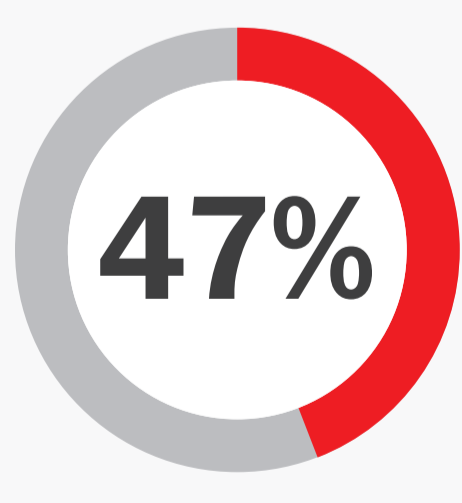

# LAPTOPS

filled with sensitive personal and business information are left in airports  
**EVERY WEEK**

Annually, laid end-to-end  
**THAT'S ENOUGH  
LAPTOPS TO REACH  
A SPACE SHUTTLE  
ORBITING THE  
EARTH**

**This equals  
an estimated  
hardware  
value of**

Plus data leakage costs of up to  
**25 BILLION**

**85** %  
of customers would take  
their business elsewhere if  
a company lost their data

**WOULD TAKE  
LEGAL  
ACTION**